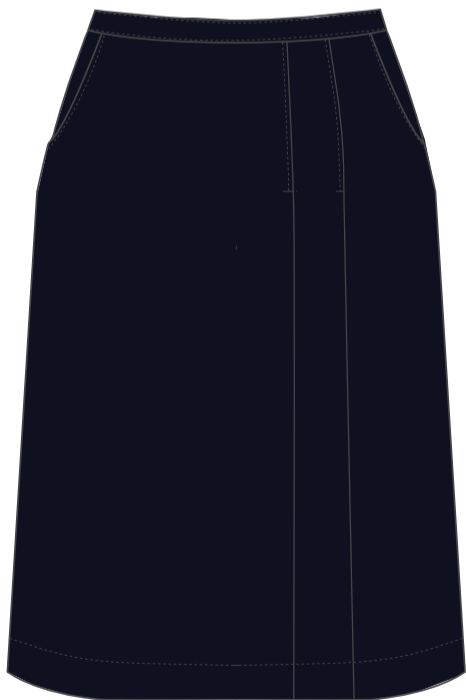

# Rolleston College | Uniform range

Polos | 3x Colourways  
Girls + Boys fit

Fleece | Unisex fit

Softshell | Girls + Boys fit

Girls 2x Pleat Tailored Skirt

Boys Tailored Flat Front Short

Boys Tailored Flat Front Short

Girls Fitted Short  
\*Girls Trousers available on request

Boys Tailored Flat Front & Slim Leg Trousers