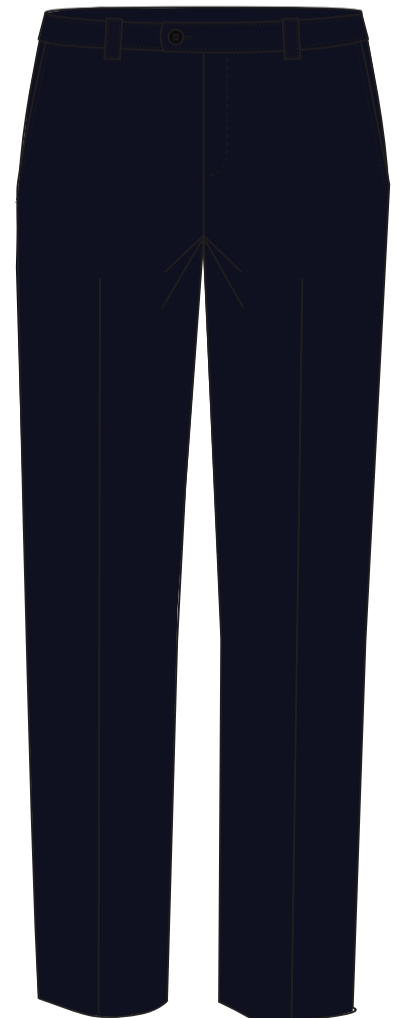

# Rolleston College | Uniform range

Polos | 3x Colourways  
Girls + Boys fit

Fleece | Unisex fit

Softshell | Girls + Boys fit

Girls 2x Pleat Tailored Skirt

Boys Tailored Flat Front Short

Boys Tailored Flat Front Short

Girls Fitted Short  
\*Girls Trousers available on request

Boys Tailored Flat Front & Slim Leg Trousers