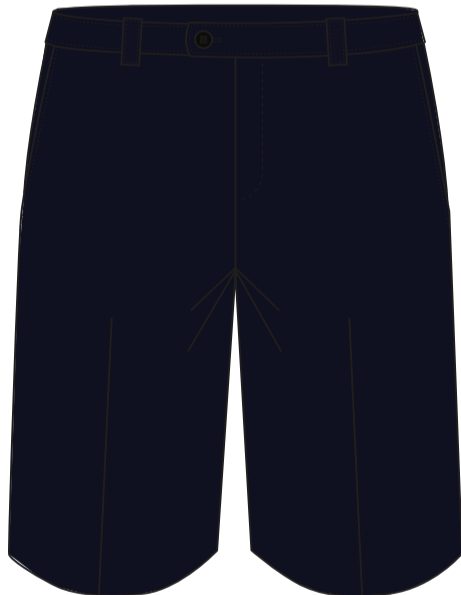

# Rolleston College | Uniform range

Polos | 3x Colourways  
Girls + Boys fit

Fleece | Unisex fit

Softshell | Girls + Boys fit

Girls 2x Pleat Tailored Skirt

Boys Tailored Flat Front Short

Boys Tailored Flat Front Short

Girls Fitted Short  
\*Girls Trousers available on request

Boys Tailored Flat Front & Slim Leg Trousers