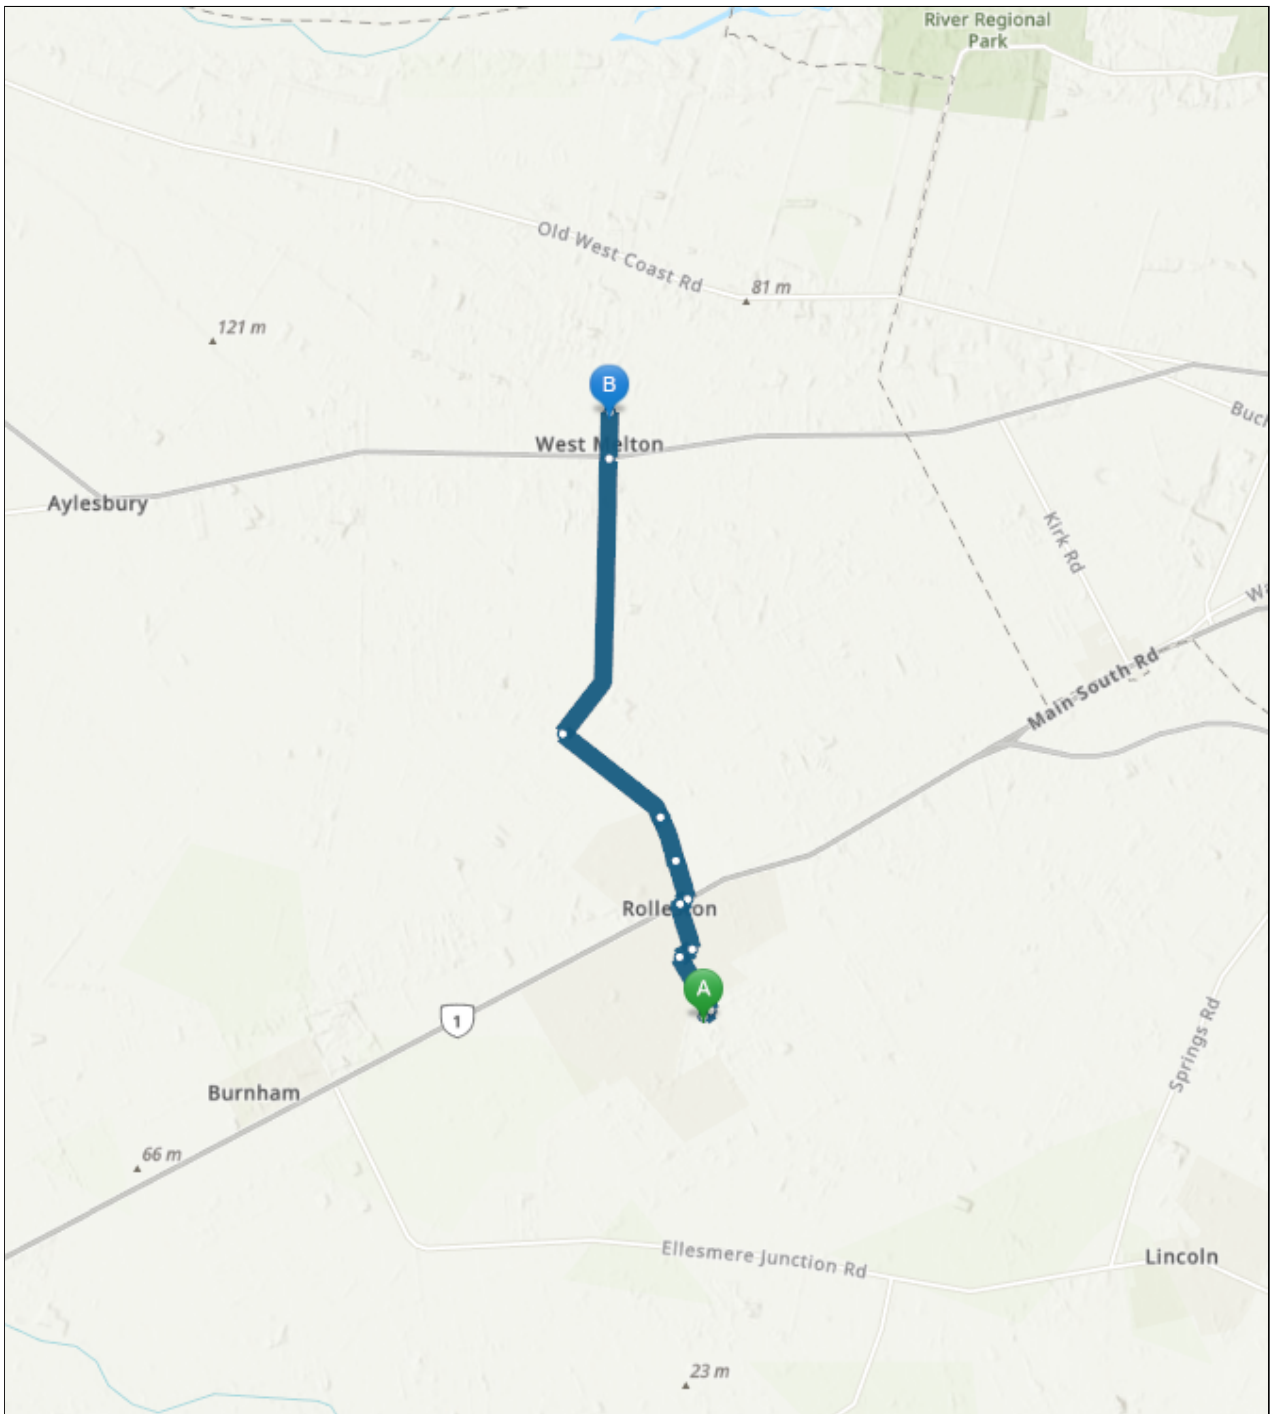

Rolleston College, Broadlands Dr, Rolleston, 7678, NZL — Rolleston College, Broadlands Dr, Rolleston, 7678, NZL

22.7
kilometers

21 min typically
21 min

A 1. Start at Rolleston College, Broadlands Dr, Rolleston, 7678, NZL

- | | |
|--|-----------------|
| 2. Go northeast on Broadlands Dr | 0.14 km |
| 3. At the roundabout, take the first exit onto Springston Rolleston Rd | 0.53 km · 1 min |
| 4. At the roundabout, take the second exit onto Tennyson St | 0.49 km · 1 min |
| 5. At the roundabout, take the third exit onto Rolleston Dr | 0.28 km · 1 min |
| 6. Turn left at Masefield Dr to stay on Rolleston Dr | 0.77 km · 1 min |
| 7. Turn right on Main South Rd (SH 1) | 0.17 km |
| 8. Make a sharp left on Hoskyns Rd | 0.63 km · 1 min |
| 9. At the roundabout, take the second exit onto Hoskyns Rd | 0.75 km · 1 min |
| 10. At the roundabout, take the second exit onto Hoskyns Rd | 2.16 km · 2 min |
| 11. Turn right on West Melton Rd | 4.68 km · 3 min |
| 12. Turn left on Weedons Ross Rd | 0.76 km · 1 min |
| 13. Turn left on Preston Ave | 0.01 km |
| B 14. Arrive at Preston Ave, West Melton, 7618 on the left
11.36 km · 11 min | |
| B 15. Depart Preston Ave, West Melton, 7618 | |
| 16. Go back east on Preston Ave | 0.01 km |
| 17. Turn right on Weedons Ross Rd | 0.76 km · 1 min |
| 18. Turn right on West Melton Rd | 4.68 km · 3 min |
| 19. Turn left on Hoskyns Rd | 2.10 km · 1 min |
| 20. At the roundabout, take the second exit onto Hoskyns Rd | 0.77 km · 1 min |
| 21. At the roundabout, take the second exit onto Hoskyns Rd | 0.65 km · 1 min |
| 22. Turn right on Main South Rd (SH 1) | 0.15 km |
| 23. Turn left on Rolleston Dr toward Town Centre / Lincoln | 0.77 km · 1 min |

24. Turn right at Masefield Dr to stay on **Rolleston Dr** 0.24 km

25. At the roundabout, take the first exit onto **Tennyson St** 0.47 km · 1 min

26. At the roundabout, take the second exit onto **Springston Rolleston Rd** 0.54 km · 1 min