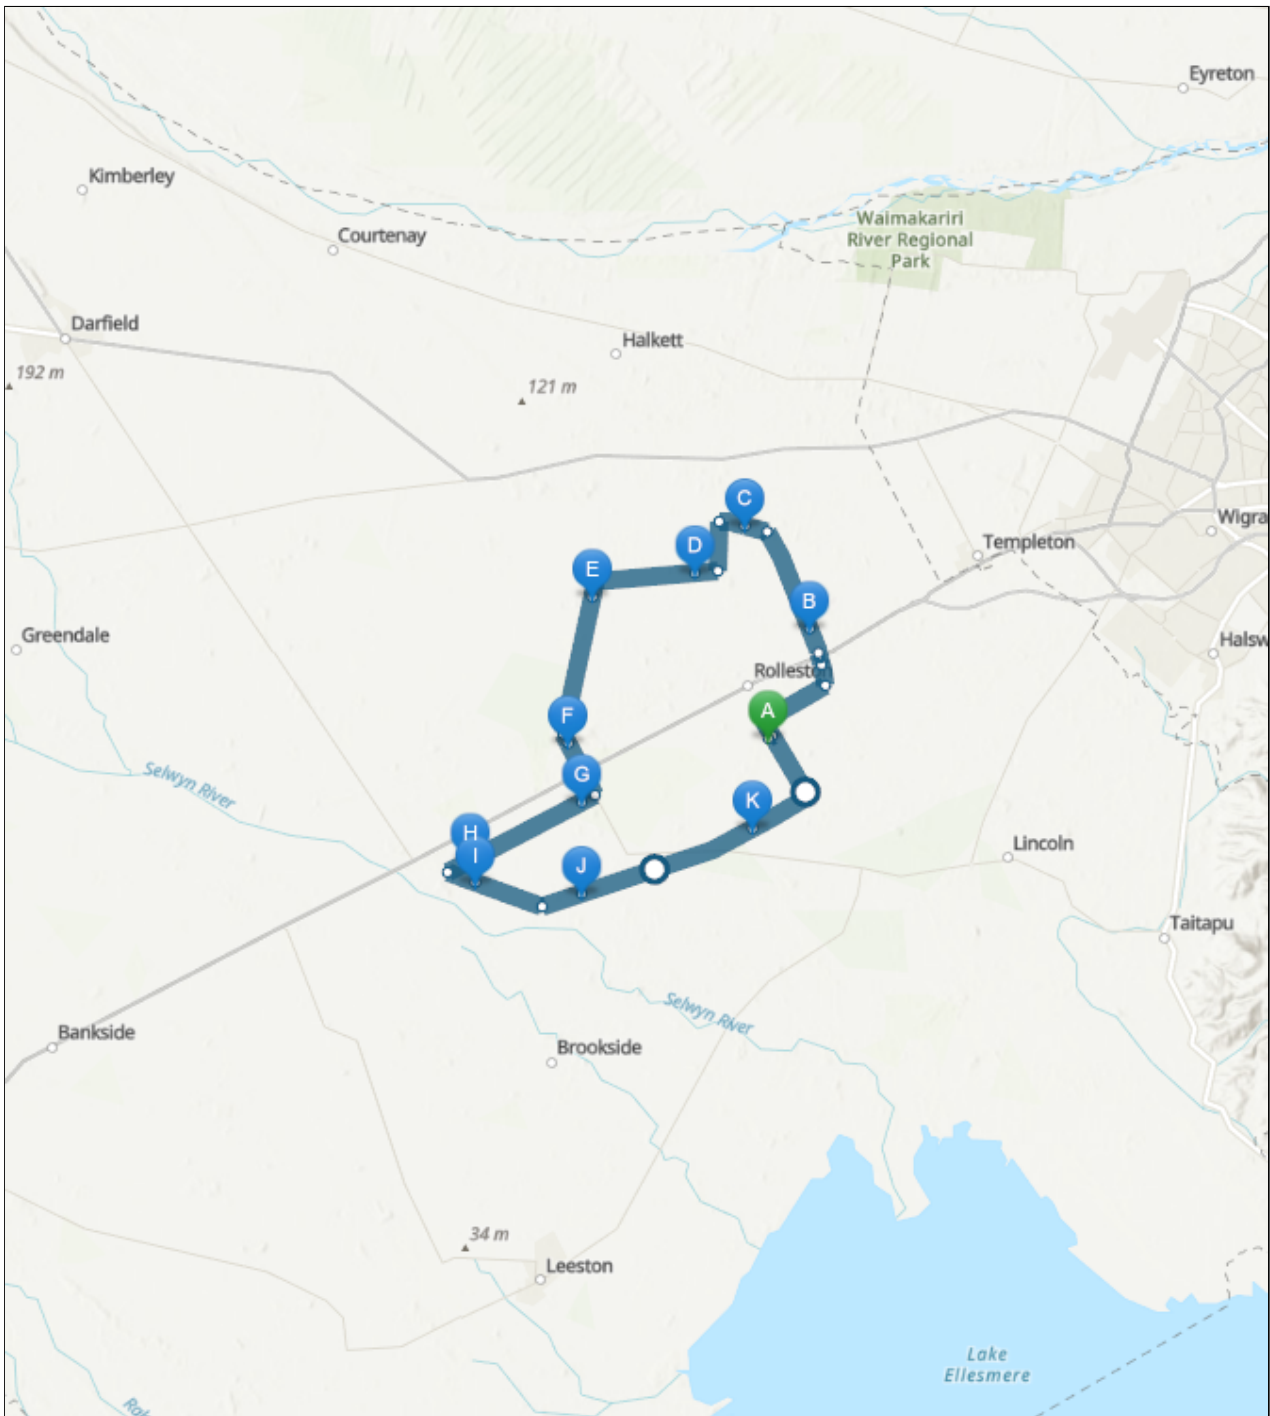

# Rolleston College, Broadlands Dr, Rolleston, 7678, NZL — Rolleston College, Broadlands Dr, Rolleston, 7678, NZL

**43.4**  
kilometers

29 min typically  
29 min

- A 1. Start at Rolleston College, Broadlands Dr, Rolleston, 7678, NZL

2. Go northeast on **Broadlands Dr** 0.14 km

---

3. At the roundabout, take the first exit onto **Springston Rolleston Rd** 0.53 km · 1 min

---

4. At the roundabout, take the third exit onto **Lowes Rd** 0.64 km · 1 min

---

5. At the roundabout, take the second exit onto **Levi Rd** 1.72 km · 2 min

---

6. Turn left on **Weedons Rd** 0.69 km

---

7. At the roundabout, take the first exit onto **Weedons Rd** 0.24 km

---

8. Continue forward on **Weedons Ross Rd** 0.07 km

---

9. Keep right at the fork onto **Weedons Ross Rd** 0.09 km

---

10. At the roundabout, take the first exit onto **Weedons Ross Rd** 0.86 km · 1 min

---

B 11. Arrive at **57-77 Weedons Ross Rd, Rolleston, 7675** on the left  
4.98 km · 5 min